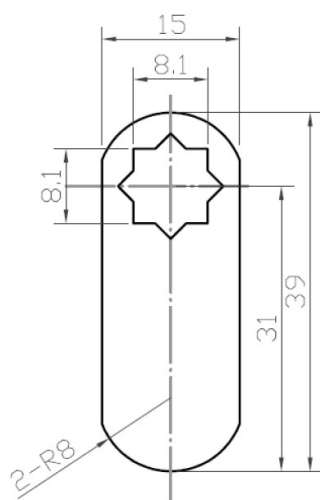

PRODUCT SHEET

Description:

Cam No. 27 For 1900 Series, Straight 31mm C/E

Item number:

14.04.267-0

Units	Box	Carton	HS Code	Barcode
Pcs.	300	3000	8301600090	 5704866040969

t=2mm

27